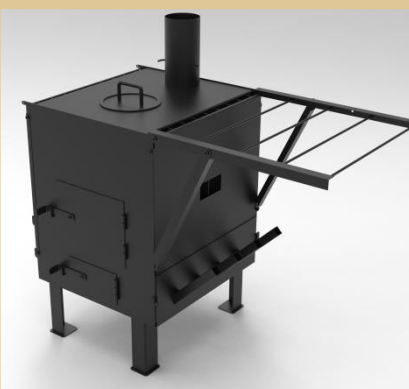

Potbelly stoves manufactured in-house

Potbelly stove models and available options

Stove «BAVOVNA»

Features: a cooking surface

Material: steel

Coating: unpainted metal

Metal thickness: 3 mm (4 mm in the combustion zone)

Dimensions: 770 mm x 400 mm x 490 mm (height x width x depth)

Area: up to 90 sq. m

Maximum heat output: 8 kW

Weight: 32 kg

Price:

UAH 4,750, including VAT

USD 130, including VAT

Stove «CHORNOBAIVKA»

Features: a cooking surface with convection

Material: steel

Coating: unpainted metal

Metal thickness: 3 mm (4 mm in the combustion zone)

Dimensions: 880 mm x 450 mm x 490 mm (height x width x depth)

Area: up to 120 sq. m

Maximum heat output: 11 kW

Weight: 53 kg

Price:

UAH 7,100, including VAT

USD 195, including VAT

The DRYER KIT option for shoes and clothes is available in all models. **The dryer is a mobile part**—you can easily remove the dryer and mount it to the stove.