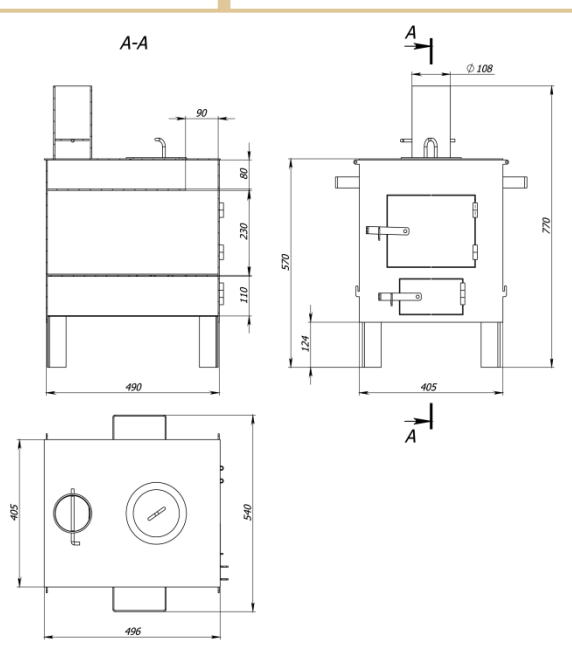

Stove specifications

**Stove
«BAVOVNA»**