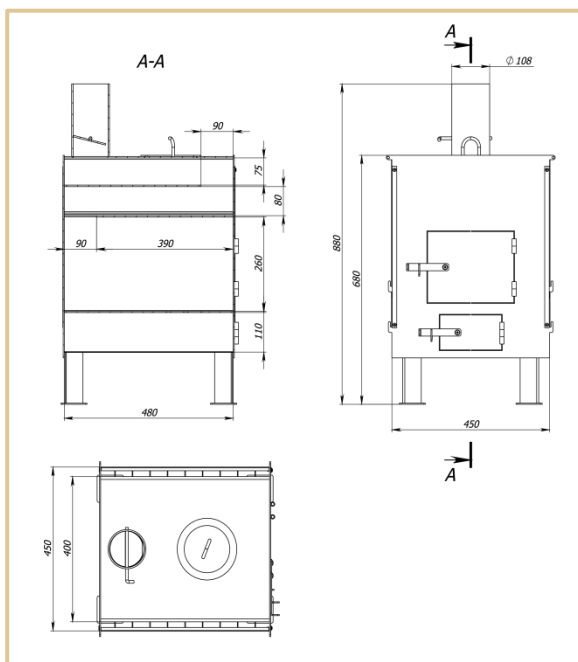

**Stove
«CHORNOBAIVKA»**

Stove «BAVOVNA»

An additional partition for better heat transfer.

Stove «CHORNOBAIVKA»

Two additional partitions and convection enable you to heat an even larger area.