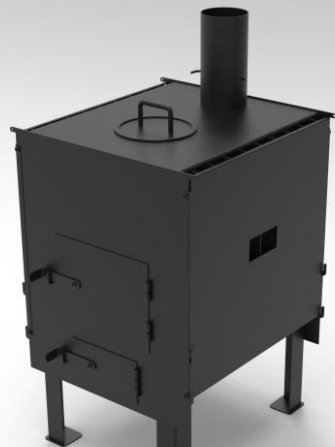

Potbelly stoves manufactured in-house

Potbelly stove models and available options

Stove «BAVOVNA»

Features: a cooking surface

Material: steel

Coating: unpainted metal

Metal thickness: 3 mm (4 mm in the combustion zone)

Dimensions: 770 mm x 400 mm x 490 mm (height x width x depth)

Area: up to 90 sq. m

Maximum heat output: 8 kW

Weight: 32 kg

Price:

UAH 4,750, including VAT

USD 130, including VAT

Stove «CHORNOBAIVKA»

Features: a cooking surface with convection

Material: steel

Coating: unpainted metal

Metal thickness: 3 mm (4 mm in the combustion zone)

Dimensions: 880 mm x 450 mm x 490 mm (height x width x depth)

Area: up to 120 sq. m

Maximum heat output: 11 kW

Weight: 53 kg

Price:

UAH 7,100, including VAT

USD 195, including VAT

The DRYER KIT option for shoes and clothes is available in all models. **The dryer is a mobile part**—you can easily remove the dryer and mount it to the stove.