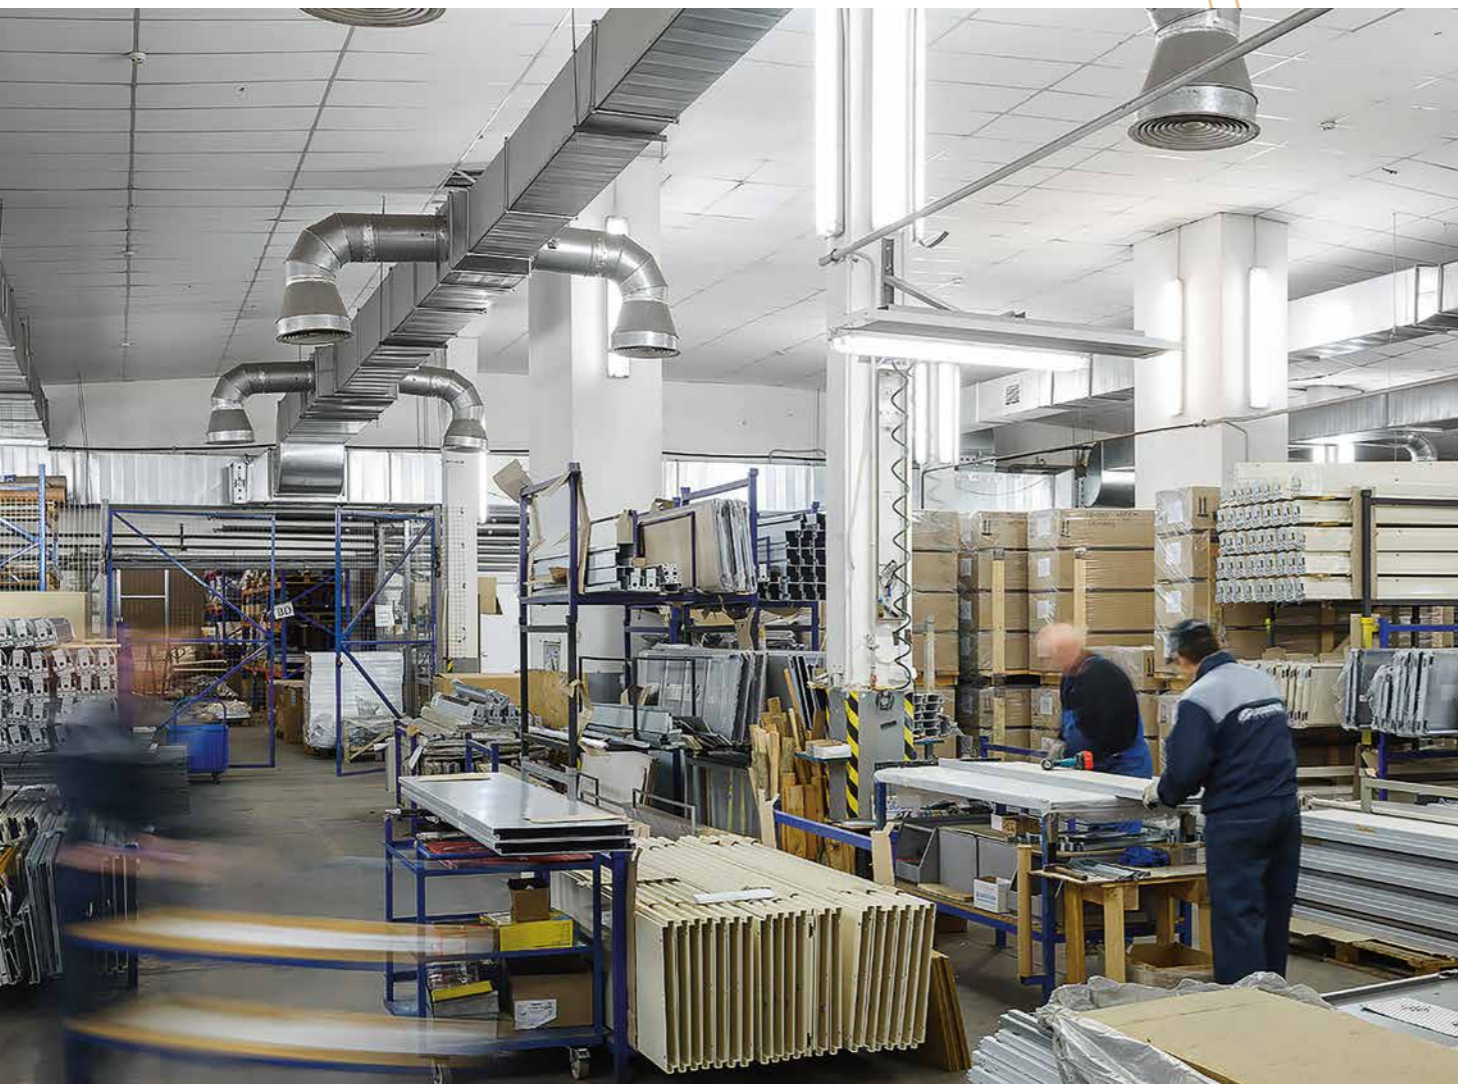

SHEET METAL PROCESSING SHOP

Full processing of sheet metalw.

There are several manufacturing sections within the workshop:

- metal processing section with a full processing cycle machine park (guillotine shears, punching machines, and CNC sheet metal bending machines);
- welding section;
- metal painting section;
- supply storage and in-process storage.

BIEGEMASTER
www.kjss.de

U.S. CANADA

HELI

ASSEMBLY SHOP

The elevator units are assembled here: fitting the elevator equipment (buffers, overspeed control units, tensioners, steel ropes, etc.), assembling compartment cabins, assembling hoistway door mechanisms, fitting components for installing the guides, assembling cabin and counterweight frames, hoist frame, etc.

The electrical equipment—control panels, call panels, indicators, terminal boxes, etc.—is assembled at the electrical section.

Before shipping, all electrical equipment undergoes inspection testing.

TEST ELEVATOR TOWER

The only elevator test tower in Ukraine operates at the Euroformat new plant. The tower allows testing all of the solutions developed by the plant's design engineers. The height of the test tower is 40 m.