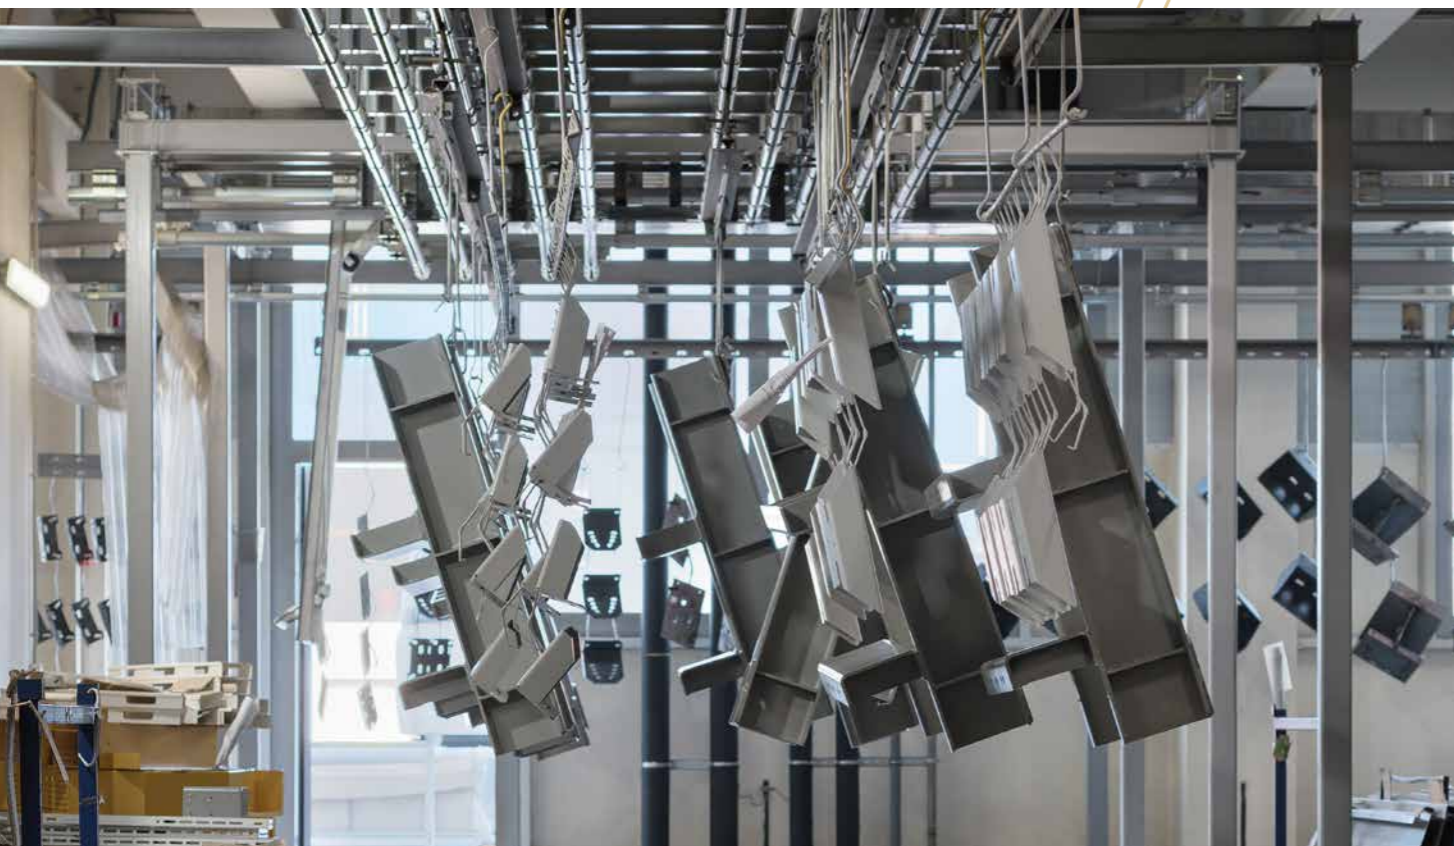

SHEET METAL PROCESSING SHOP

Full processing of sheet metalw.

There are several manufacturing sections within the workshop:

- metal processing section with a full processing cycle machine park (guillotine shears, punching machines, and CNC sheet metal bending machines);
- welding section;
- metal painting section;
- supply storage and in-process storage.

BIEGEMASTER
www.kjss.de

U.S. CANADA

HELI

ASSEMBLY SHOP

The elevator units are assembled here: fitting the elevator equipment (buffers, overspeed control units, tensioners, steel ropes, etc.), assembling compartment cabins, assembling hoistway door mechanisms, fitting components for installing the guides, assembling cabin and counterweight frames, hoist frame, etc.

The electrical equipment—control panels, call panels, indicators, terminal boxes, etc.—is assembled at the electrical section.

Before shipping, all electrical equipment undergoes inspection testing.

TEST ELEVATOR TOWER

The only elevator test tower in Ukraine operates at the Euroformat new plant. The tower allows testing all of the solutions developed by the plant's design engineers. The height of the test tower is 40 m.