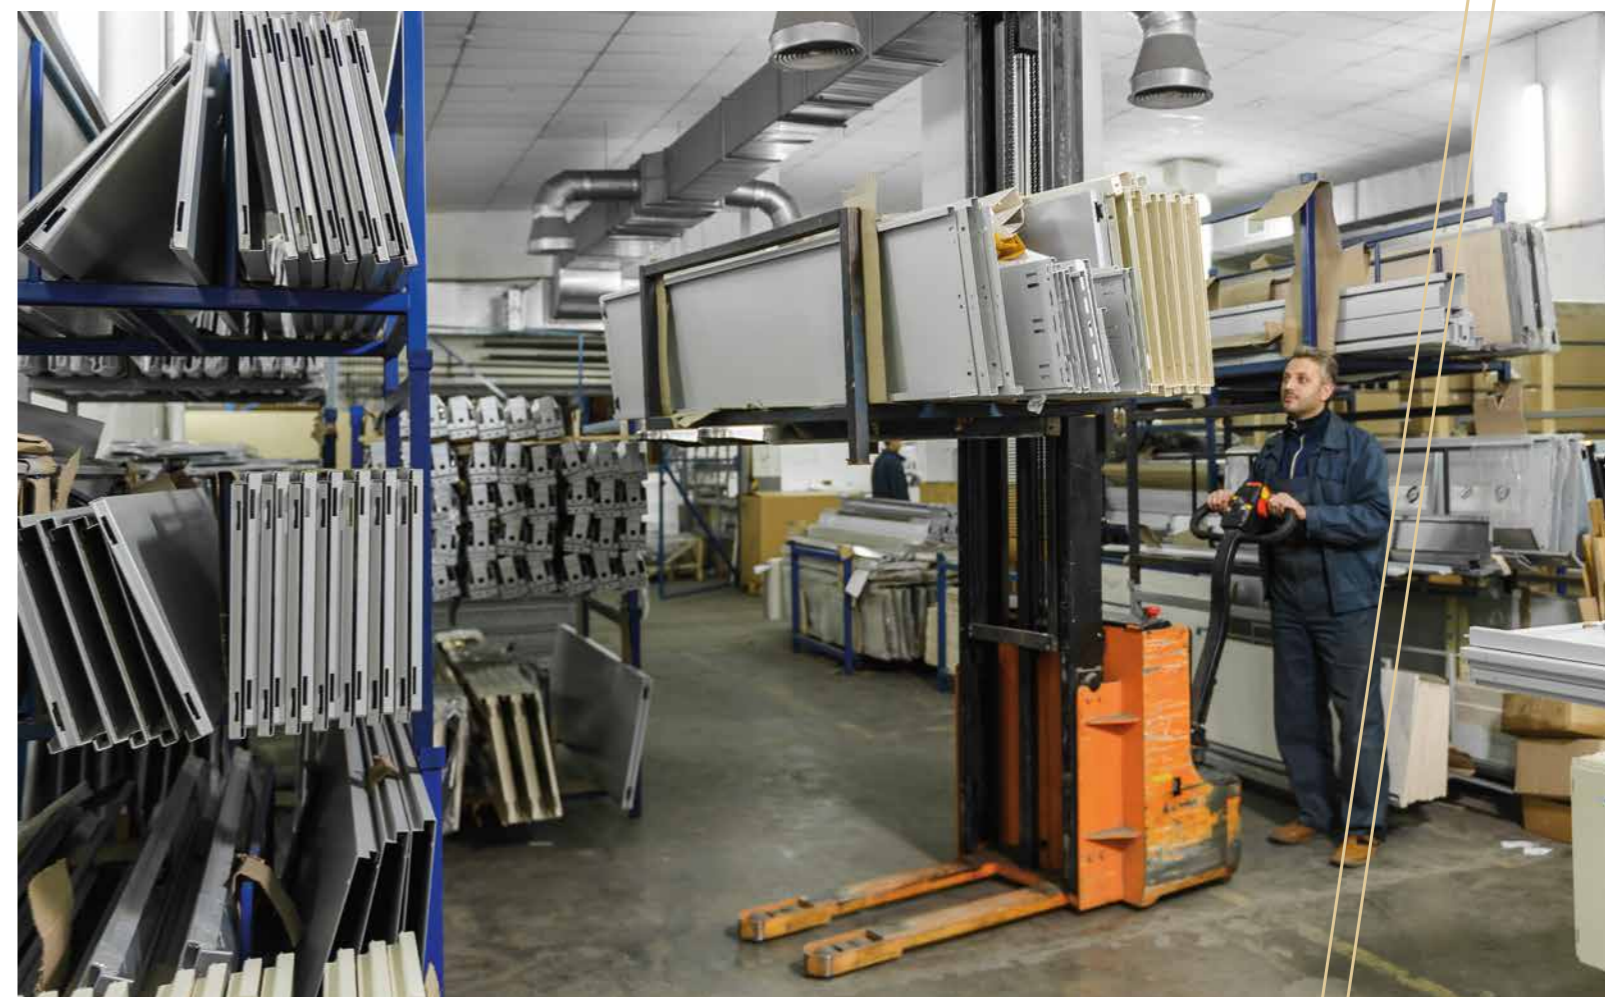

SHEET METAL PROCESSING SHOP

Full processing of sheet metalw.

There are several manufacturing sections within the workshop:

- metal processing section with a full processing cycle machine park (guillotine shears, punching machines, and CNC sheet metal bending machines);
- welding section;
- metal painting section;
- supply storage and in-process storage.

BIEGEMASTER
www.kjss.de

U.S. CANADA

HELI

ASSEMBLY SHOP

The elevator units are assembled here: fitting the elevator equipment (buffers, overspeed control units, tensioners, steel ropes, etc.), assembling compartment cabins, assembling hoistway door mechanisms, fitting components for installing the guides, assembling cabin and counterweight frames, hoist frame, etc.

The electrical equipment—control panels, call panels, indicators, terminal boxes, etc.—is assembled at the electrical section.

Before shipping, all electrical equipment undergoes inspection testing.

TEST ELEVATOR TOWER

The only elevator test tower in Ukraine operates at the Euroformat new plant. The tower allows testing all of the solutions developed by the plant's design engineers. The height of the test tower is 40 m.