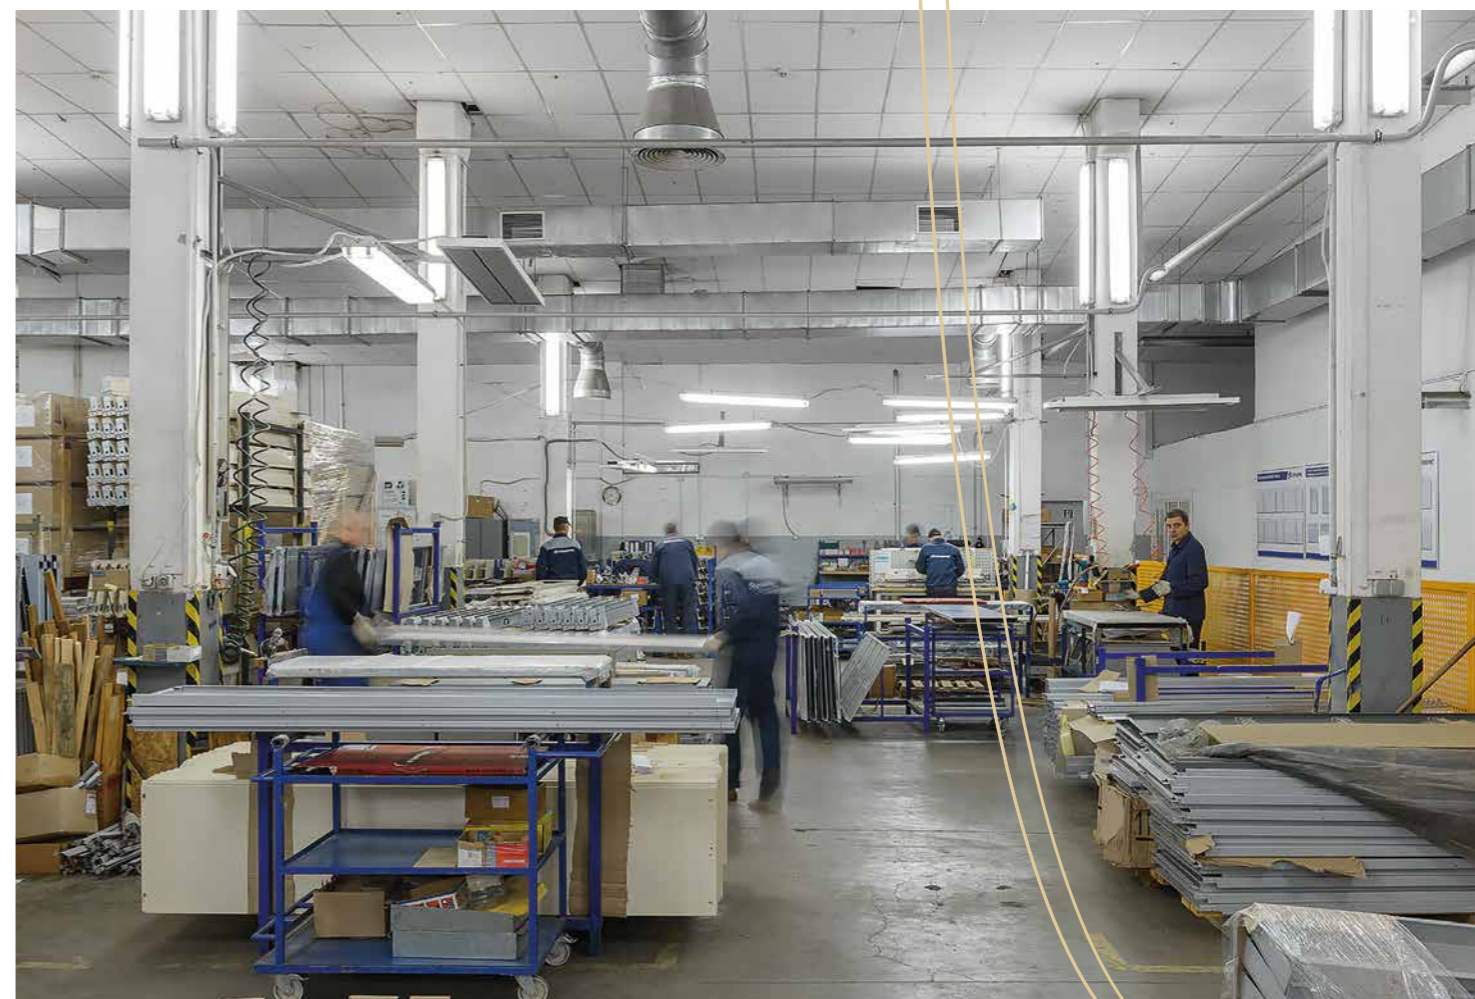

SHEET METAL PROCESSING SHOP

Full processing of sheet metalw.

There are several manufacturing sections within the workshop:

- metal processing section with a full processing cycle machine park (guillotine shears, punching machines, and CNC sheet metal bending machines);
- welding section;
- metal painting section;
- supply storage and in-process storage.

BIEGEMASTER
www.kjss.de

U.S. CANADA

HELI

ASSEMBLY SHOP

The elevator units are assembled here: fitting the elevator equipment (buffers, overspeed control units, tensioners, steel ropes, etc.), assembling compartment cabins, assembling hoistway door mechanisms, fitting components for installing the guides, assembling cabin and counterweight frames, hoist frame, etc.

The electrical equipment—control panels, call panels, indicators, terminal boxes, etc.—is assembled at the electrical section.

Before shipping, all electrical equipment undergoes inspection testing.

TEST ELEVATOR TOWER

The only elevator test tower in Ukraine operates at the Euroformat new plant. The tower allows testing all of the solutions developed by the plant's design engineers. The height of the test tower is 40 m.